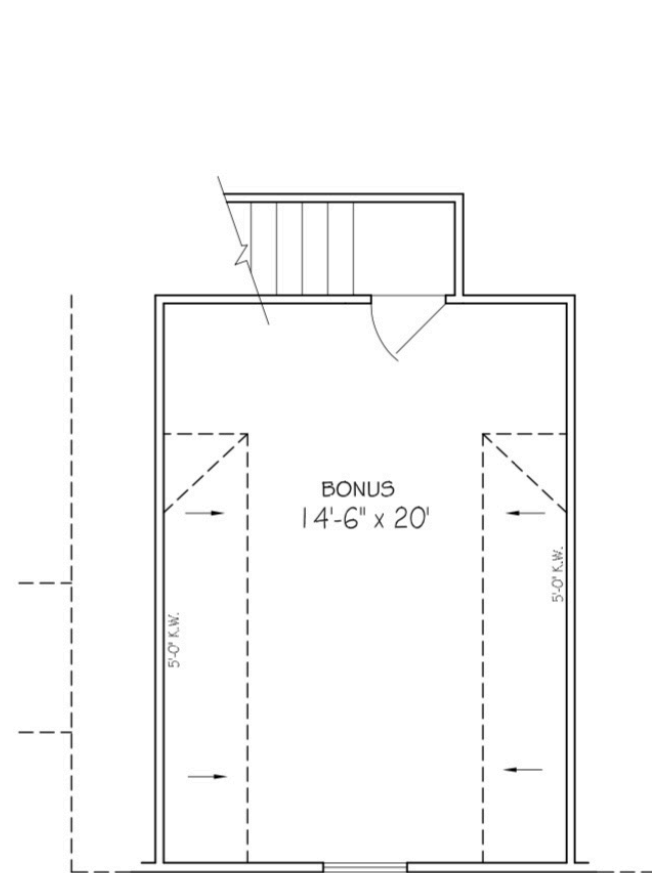

First Floor

Second Floor

TRINITY

PLEASANT COVE INTERIOR LIGHTING SELECTIONS

PLEASANT COVE INTERIOR SELECTION DETAILS

AREA	PAINT COLOR	FINISH
ALL WALLS & CEILINGS THROUGHOUT	SW 7005 PURE WHITE	FLAT
ALL TRIM THROUGHOUT	SW 7005 PURE WHITE	SEMI GLOSS