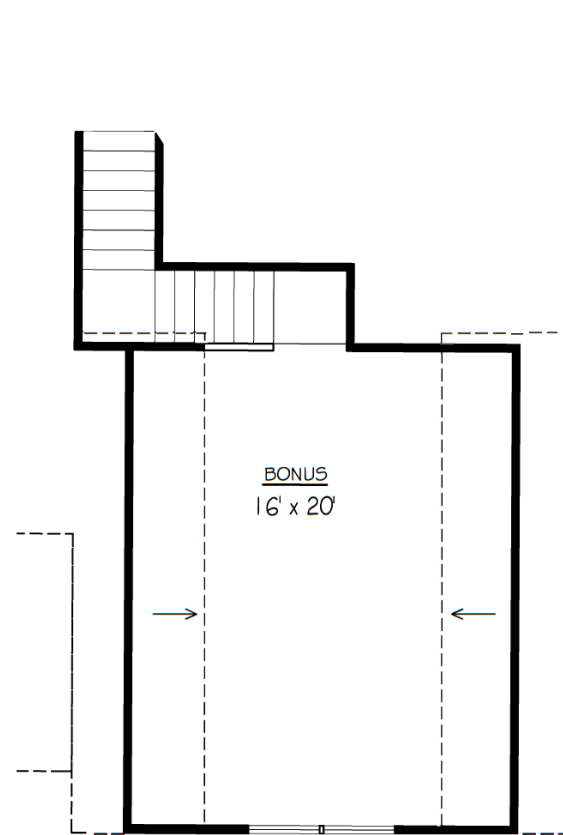

FIRST FLOOR PLAN

SECOND FLOOR PLAN

JEFFERSON II

PLEASANT COVE INTERIOR LIGHTING SELECTIONS

PLEASANT COVE INTERIOR SELECTION DETAILS

AREA	PAINT COLOR	FINISH
ALL WALLS & CEILINGS THROUGHOUT	SW 7005 PURE WHITE	FLAT
ALL TRIM THROUGHOUT	SW 7005 PURE WHITE	SEMI GLOSS

Driftwood LVP Flooring

Mohawk Tradition 728 All Bedrooms & Closets

Two Panel Doors & Matte Black Knobs

PLEASANT COVE MASTER BATHROOM SELECTIONS OPTION 1.

White Shaker Cabinets with White Quartz Counters, Black Finishes and Porcelain Marble 12x24 Floor & Wall Tile