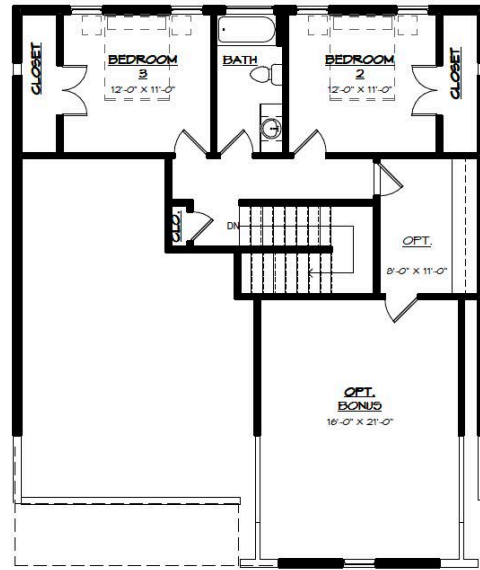

FIRST FLOOR PLAN

SECOND FLOOR PLAN

TURNER

**PLEASANT COVE INTERIOR LIGHTING SELECTIONS**

**PLEASANT COVE INTERIOR SELECTION DETAILS**

AREA	PAINT COLOR	FINISH
ALL WALLS & CEILINGS THROUGHOUT	SW 7005 PURE WHITE	FLAT
ALL TRIM THROUGHOUT	SW 7005 PURE WHITE	SEMI GLOSS

Driftwood LVP Flooring

Mohawk Tradition 728 All  
Bedrooms & Closets

Two Panel Doors & Matte  
Black Knobs

**PLEASANT COVE MASTER BATHROOM SELECTIONS OPTION 1.**

White Shaker Cabinets with White Quartz Counters, Black Finishes and Porcelain Marble 12x24 Floor & Wall Tile

**PLEASANT COVE SECONDARY BATHROOMS SELECTIONS OPTION 1.**

**Power Bathroom**

**Guest Bathroom**

White Shaker Cabinets with White Quartz Counters, Black Fixtures & Tub Insert & 12x24 Porcelain Floor Tile

**Power Bathroom**

**Guest Bathroom**

White Shaker Cabinets with White Quartz Counters, Brass Fixtures, Tub Insert & 12x24 Porcelain Floor Tile