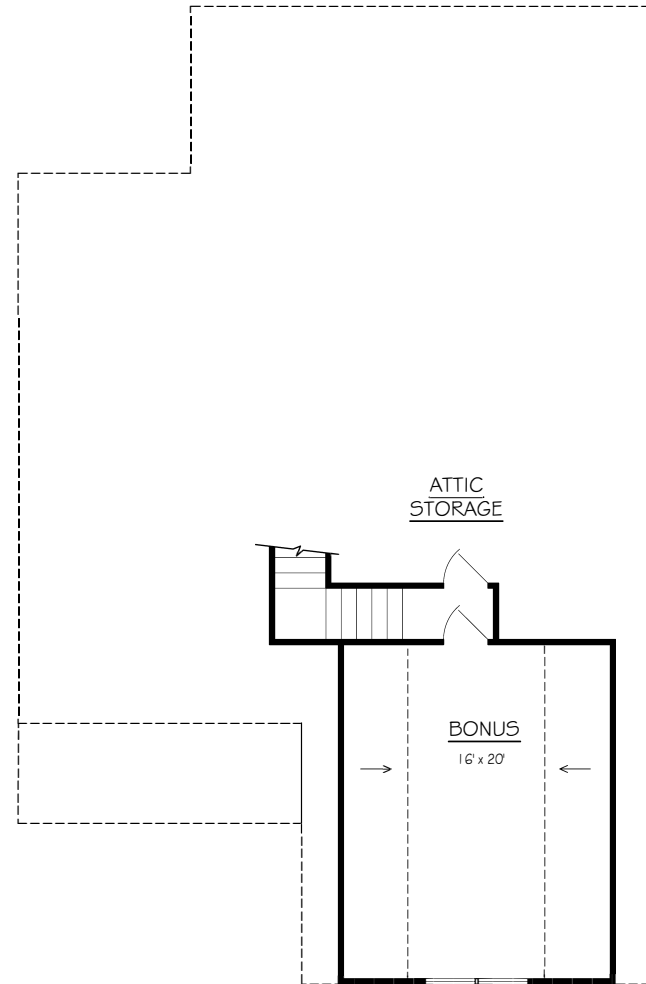

FIRST FLOOR PLAN

SECOND FLOOR PLAN

AUDREY

**PLEASANT COVE INTERIOR LIGHTING SELECTIONS**

**PLEASANT COVE INTERIOR SELECTION DETAILS**

AREA	PAINT COLOR	FINISH
ALL WALLS & CEILINGS THROUGHOUT	SW 7005 PURE WHITE	FLAT
ALL TRIM THROUGHOUT	SW 7005 PURE WHITE	SEMI GLOSS

Driftwood LVP Flooring

Mohawk Tradition 728 All Bedrooms & Closets

Two Panel Doors & Matte Black Knobs

**PLEASANT COVE MASTER BATHROOM SELECTIONS OPTION 1.**

White Shaker Cabinets with White Quartz Counters, Black Finishes and Porcelain Marble 12x24 Floor & Wall Tile

**PLEASANT COVE SECONDARY BATHROOMS SELECTIONS OPTION 1.**

**Power Bathroom**

**Guest Bathroom**

White Shaker Cabinets with White Quartz Counters, Black Fixtures & Tub Insert & 12x24 Porcelain Floor Tile